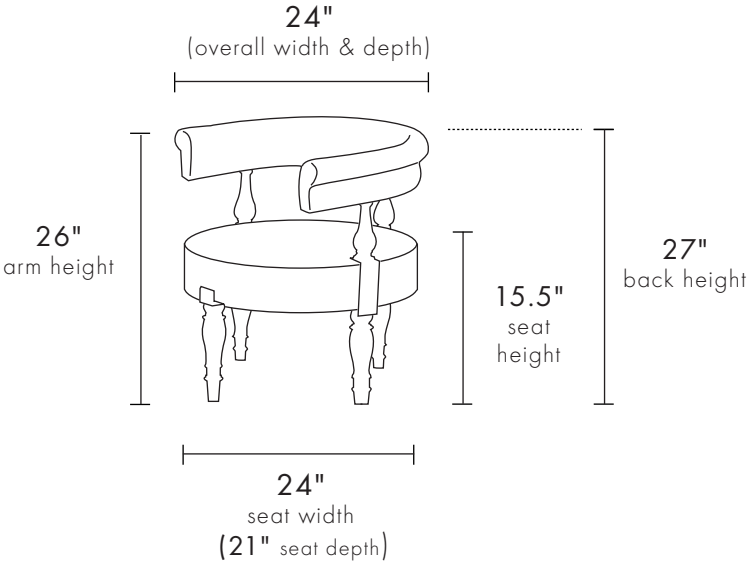

PHOEBE CHAIR

ADELAIDE VAUGHAN  
furniture™