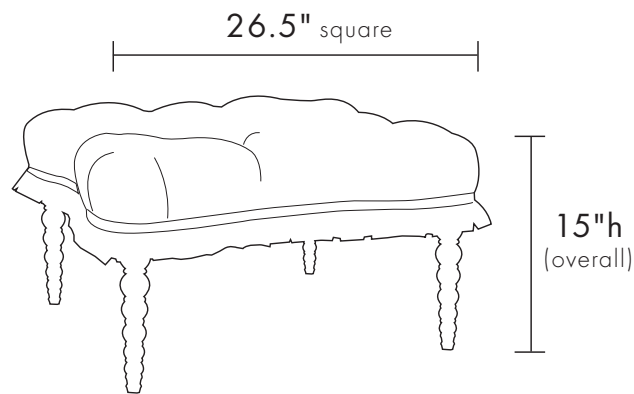

MAX OTTOMAN
(flat top)

Finished with decorative tape and nailheads. May be skirted.
Custom sizes are available.

ADELAIDE VAUGHAN
furniture™

847-219-0721

jessiedavidson@mac.com

MAX OTTOMAN
(tufted and skirted)