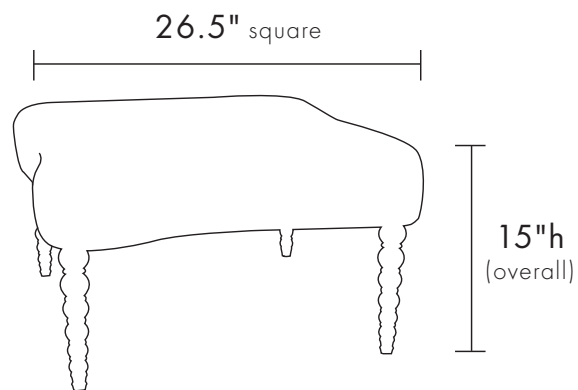

MAX OTTOMAN
(flat top)

Finished with decorative tape and nailheads. May be skirted.
Custom sizes are available.

ADELAIDE VAUGHAN
furniture™

847-219-0721

jessiedavidson@mac.com

MAX OTTOMAN
(tufted and skirted)