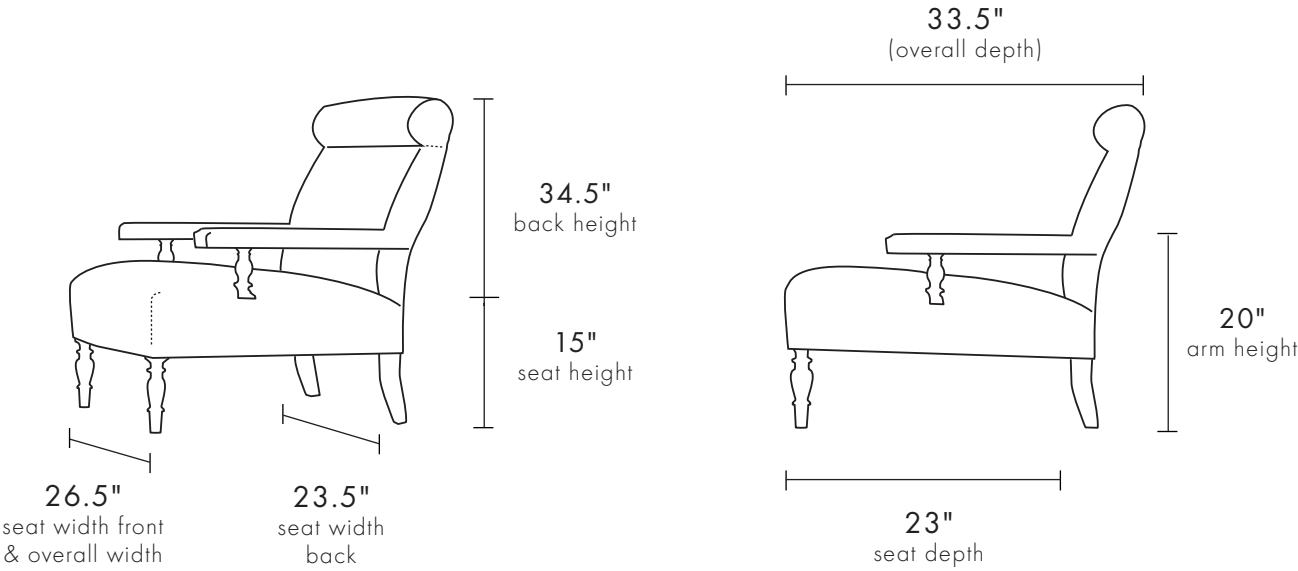

MARTIN CHAIR

ADELAIDE VAUGHAN
furniture™

847-219-0721 | jessiedavidson@mac.com