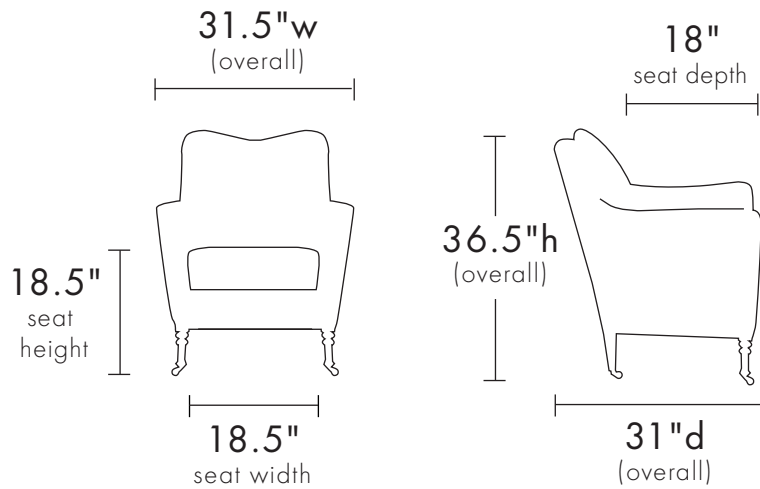

KATI CHAIR

ADELAIDE VAUGHAN
furniture™

847-219-0721

jessiedavidson@mac.com