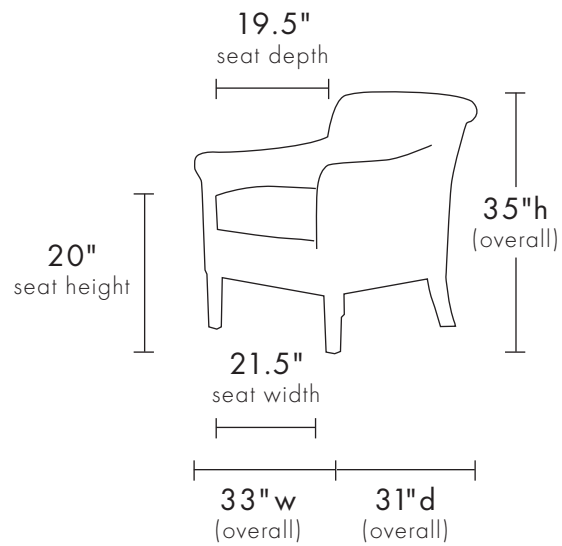

GRADY CHAIR

ADELAIDE VAUGHAN
furniture™

847-219-0721

jessiedavidson@mac.com