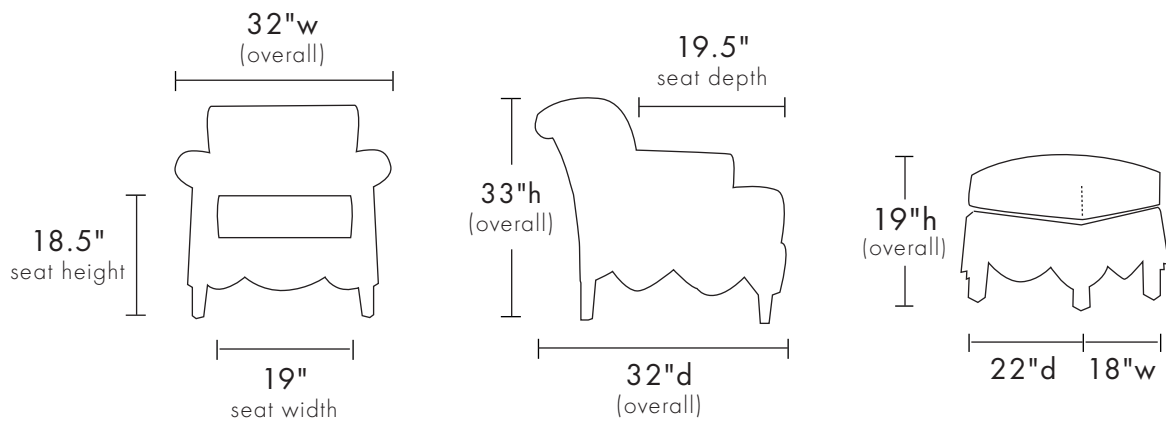

ADELAIDE CHAIR

ADELAIDE VAUGHAN
furniture™

847-219-0721

jessiedavidson@mac.com