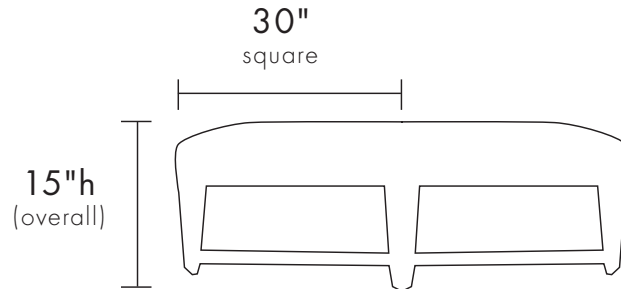

X-LEG OTTOMAN

Custom sizes are available.

ADELAIDE VAUGHAN
furniture™

847-219-0721

jessiedavidson@mac.com